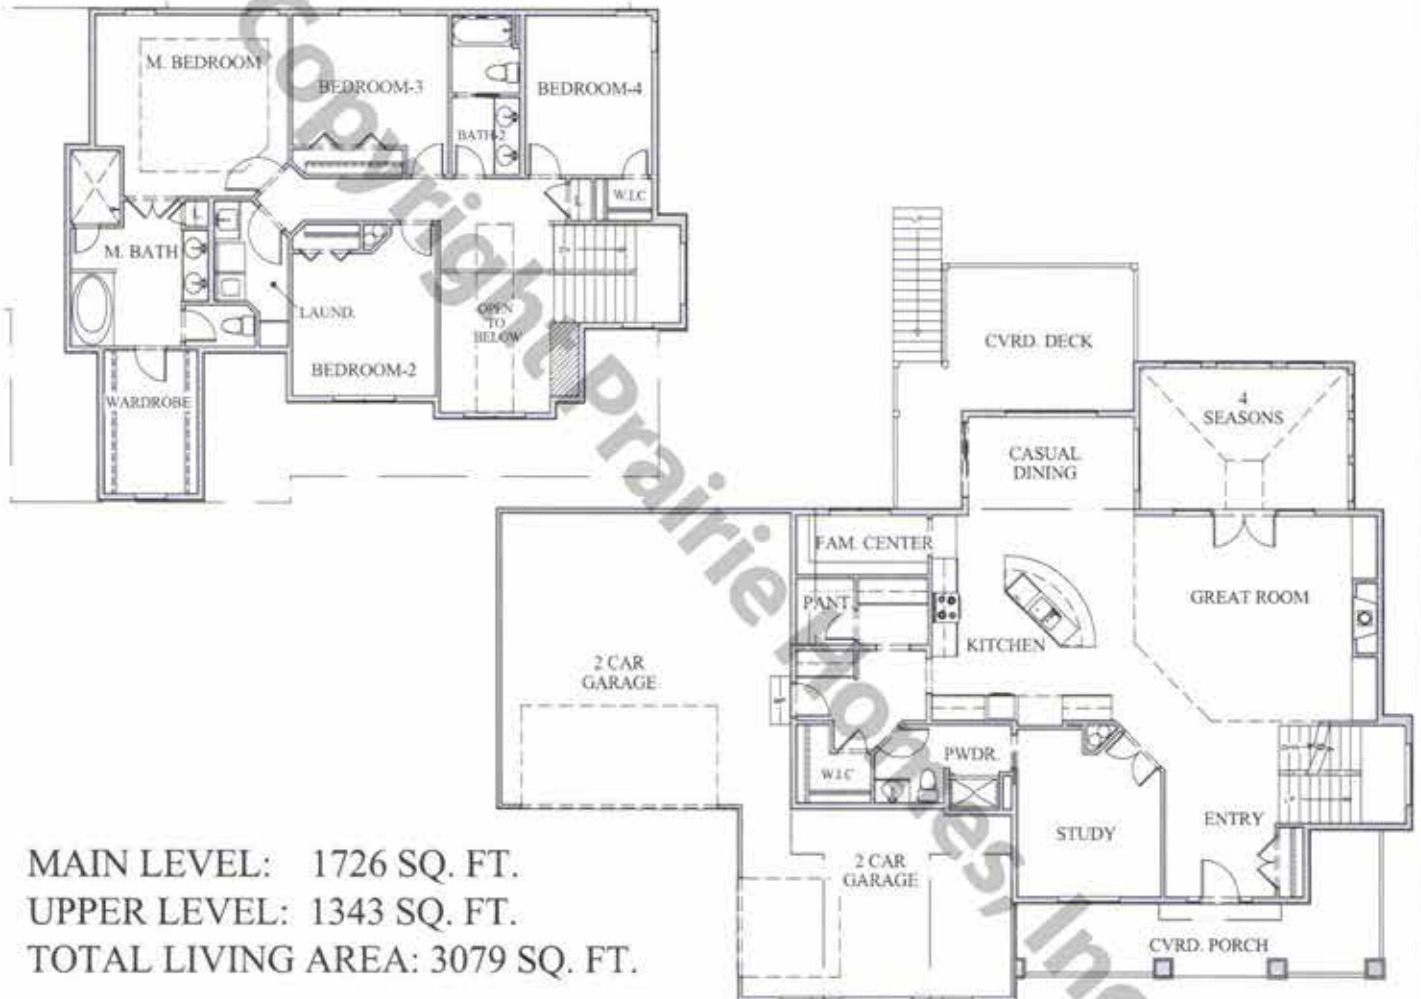

PRAIRIE HOMES INC.

WWW.PRAIRIEHOMESINC.COM

PHONE. (402) 289-0485 FAX. (402) 289-0310

MAIN LEVEL: 1726 SQ. FT.
UPPER LEVEL: 1343 SQ. FT.
TOTAL LIVING AREA: 3079 SQ. FT.