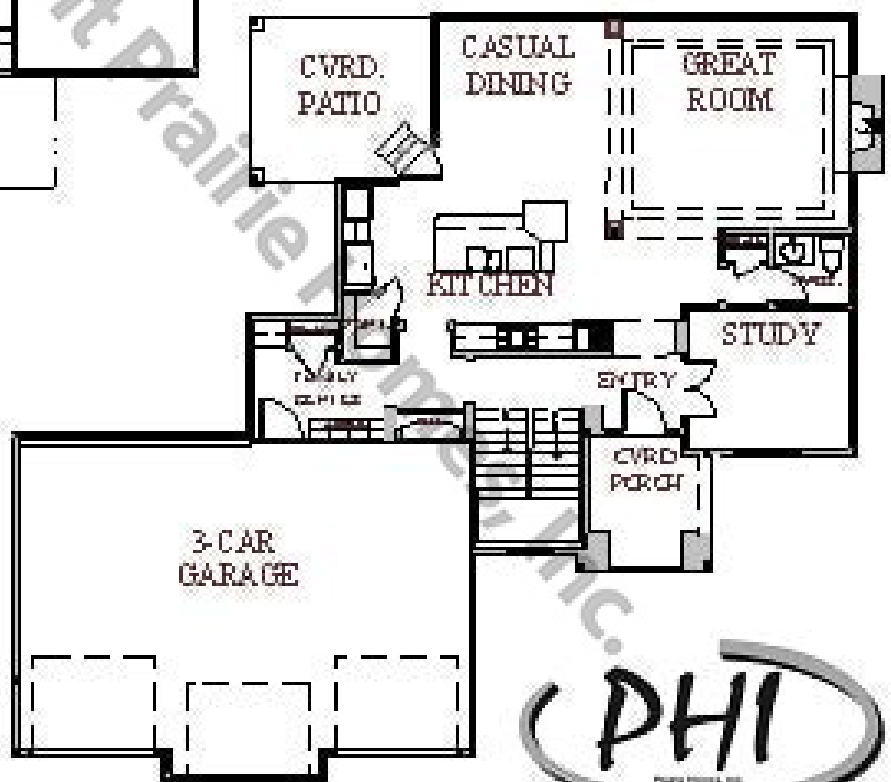

**MODERN AMERICAN**

COLLECTION

MAIN LEVEL: 1245 S.F.  
 UPPER LEVEL: 1517 S.F.  
 TOTAL FINISHED: 2762 S.F.

© COPYRIGHT 2011  
 VINCE KURASIK DESIGN INC.  
 www.vincekurasikdesign.com