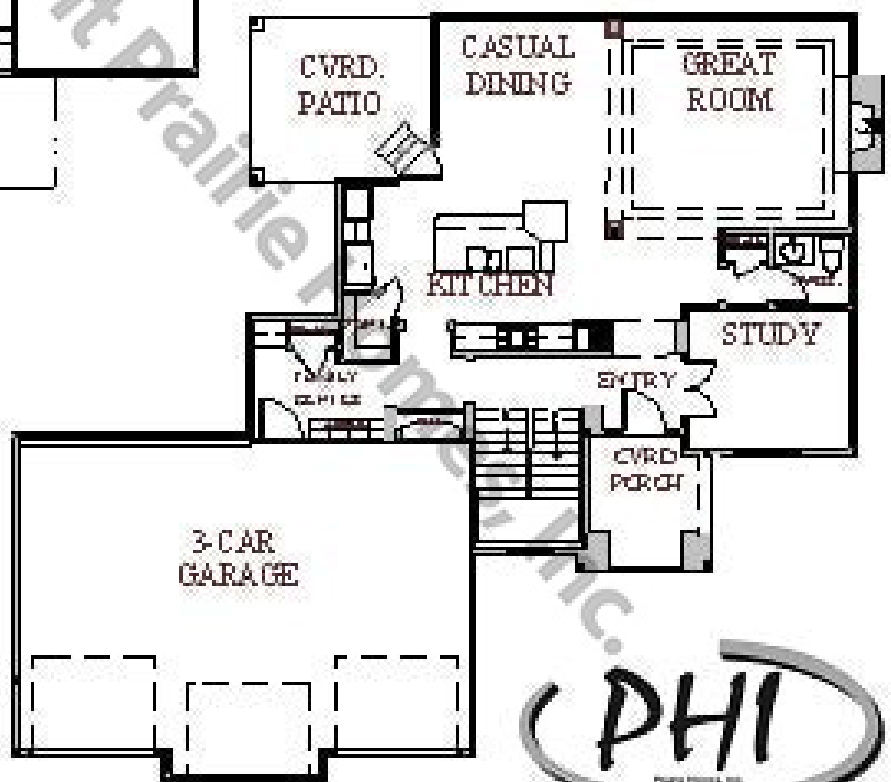

**MODERN AMERICAN**

COLLECTION

MAIN LEVEL: 1245 S.F.  
 UPPER LEVEL: 1517 S.F.  
 TOTAL FINISHED: 2762 S.F.

© COPYRIGHT 2011  
 VINCE KURASKE DESIGN INC.  
 www.vincekuraske.com