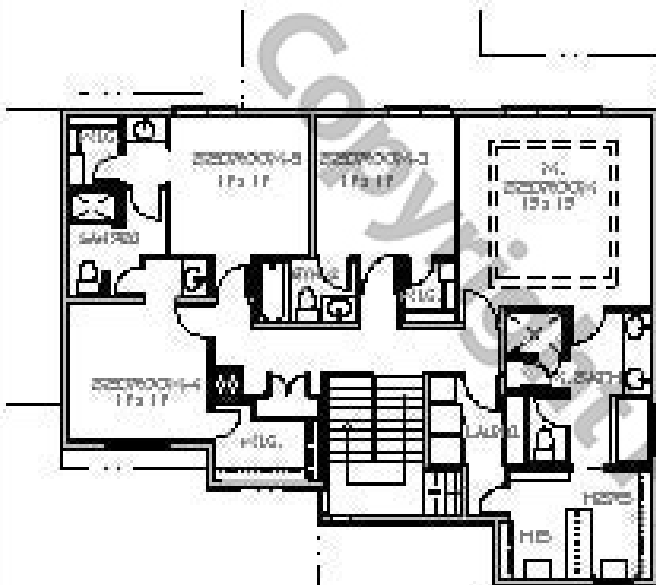

**MODERN AMERICAN**  
COLLECTION

**PLAN # VKD2720-2S**

MAIN LEVEL: 1354 S.F.  
 UPPER LEVEL: 1366 S.F.  
 TOTAL FINISHED 2720 S.F.

© COPYRIGHT 2012  
 VINCE KUNASEK DESIGN INC.  
 www.vincekunasekdesign.com