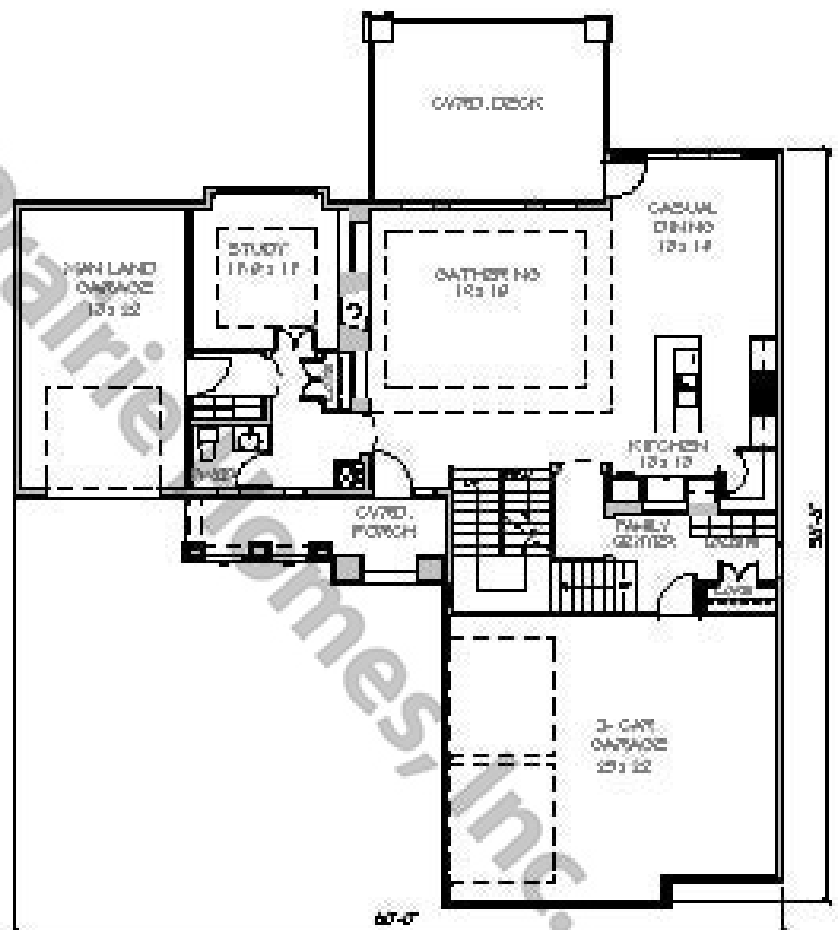

**MODERN AMERICAN**  
COLLECTION

**PLAN # VKD2720-2S**

MAIN LEVEL: 1354 S.F.  
 UPPER LEVEL: 1366 S.F.  
 TOTAL FINISHED 2720 S.F.

© COPYRIGHT 2012  
 VINCE KUNASEK DESIGN INC.  
 www.vincekunasekdesign.com