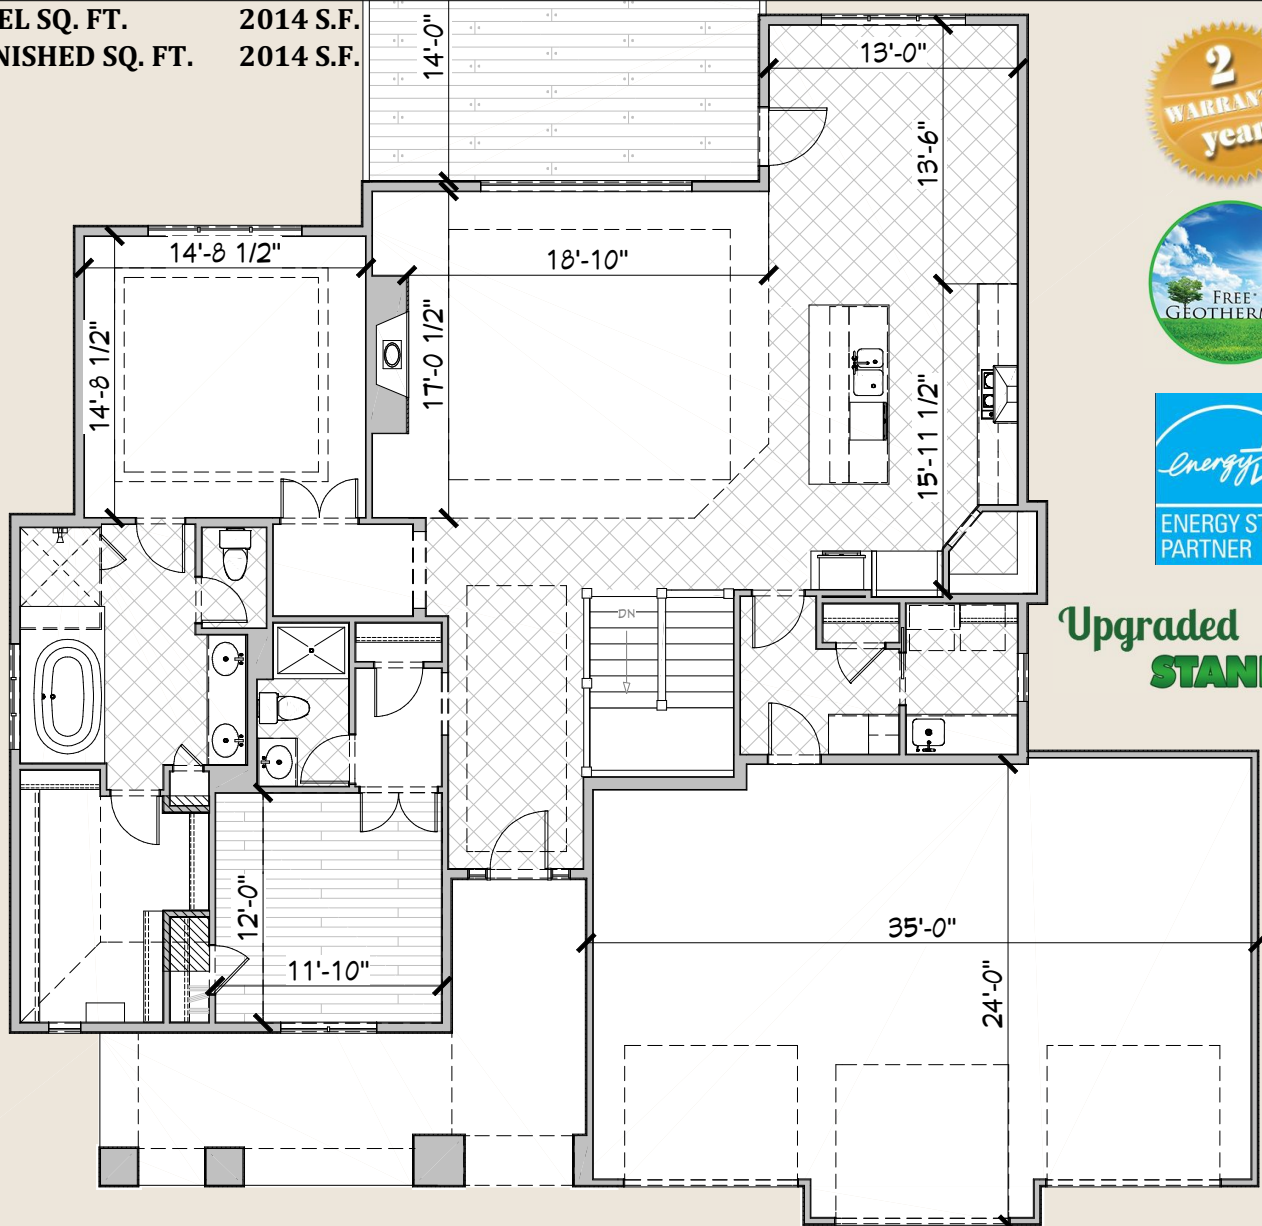

PHONE. (402) 289-0485 FAX. (402) 289-0310

WWW.PRAIRIEHOMESINC.COM

Prairie Homes, Inc

Omaha's Premier Custom Home Builder

MAIN LEVEL SQ. FT. 2014 S.F.
TOTAL FINISHED SQ. FT. 2014 S.F.

Upgraded STANDARDS