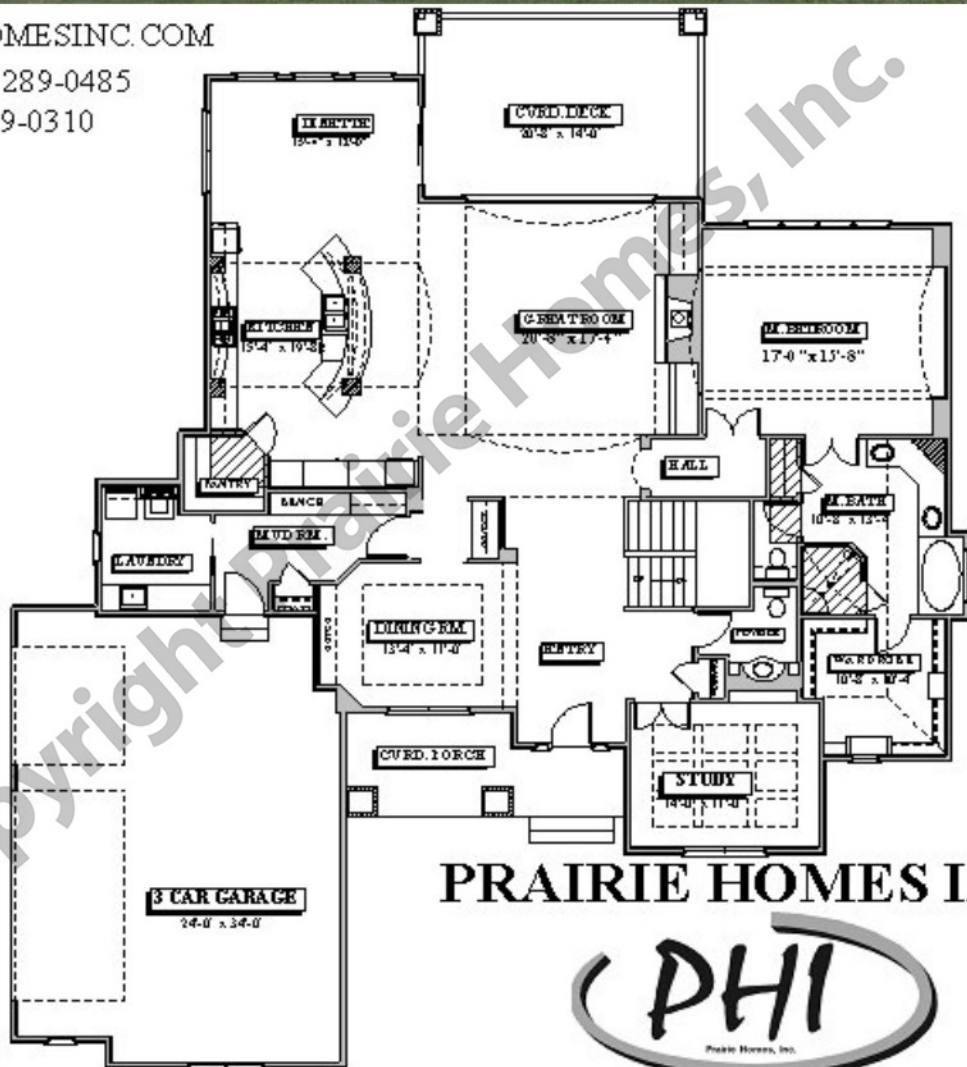

WWW.PRAIRIEHOMESINC.COM

PHONE. (402) 289-0485

FAX. (402) 289-0310

MAIN LEVEL:
2500 S.F.

© COPYRIGHT 2008