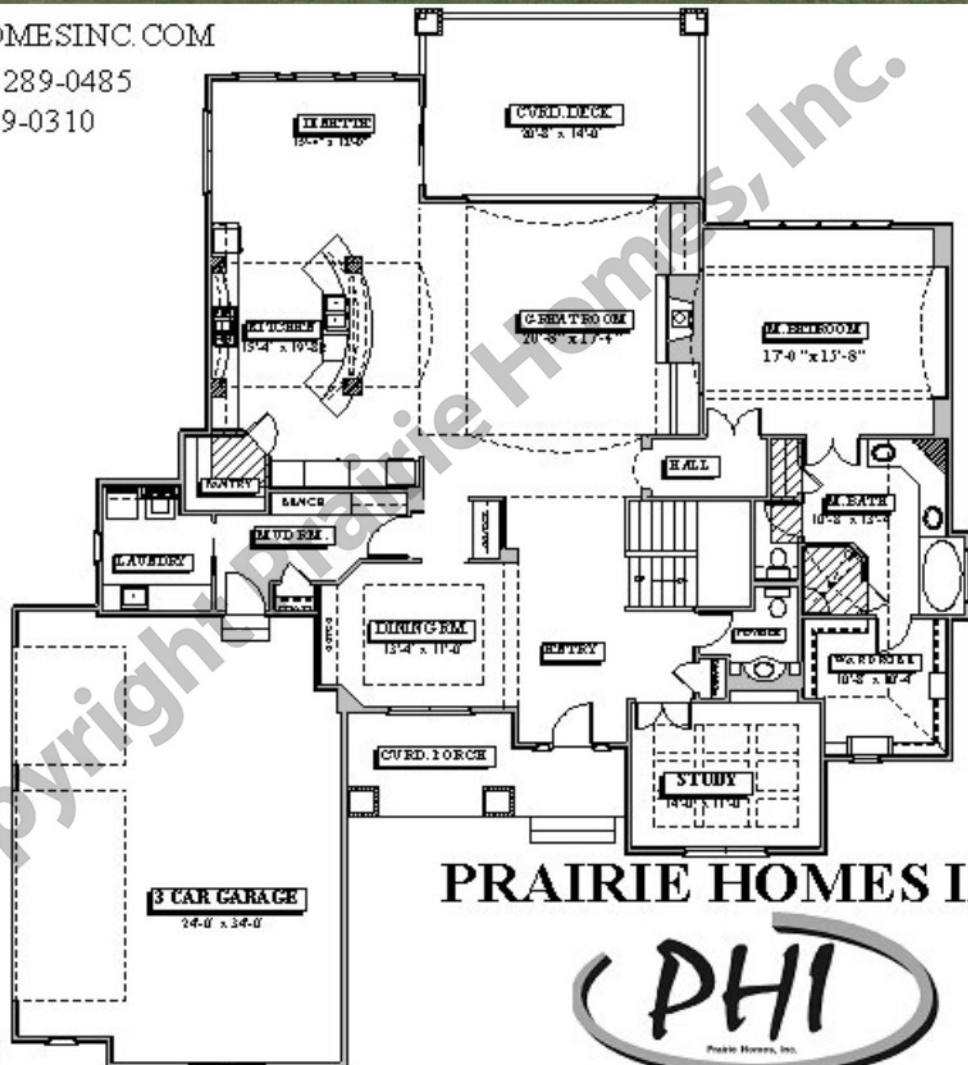

WWW.PRAIRIEHOMESINC.COM

PHONE. (402) 289-0485

FAX. (402) 289-0310

MAIN LEVEL:  
2500 S.F.

PRAIRIE HOMES INC.

© COPYRIGHT 2008