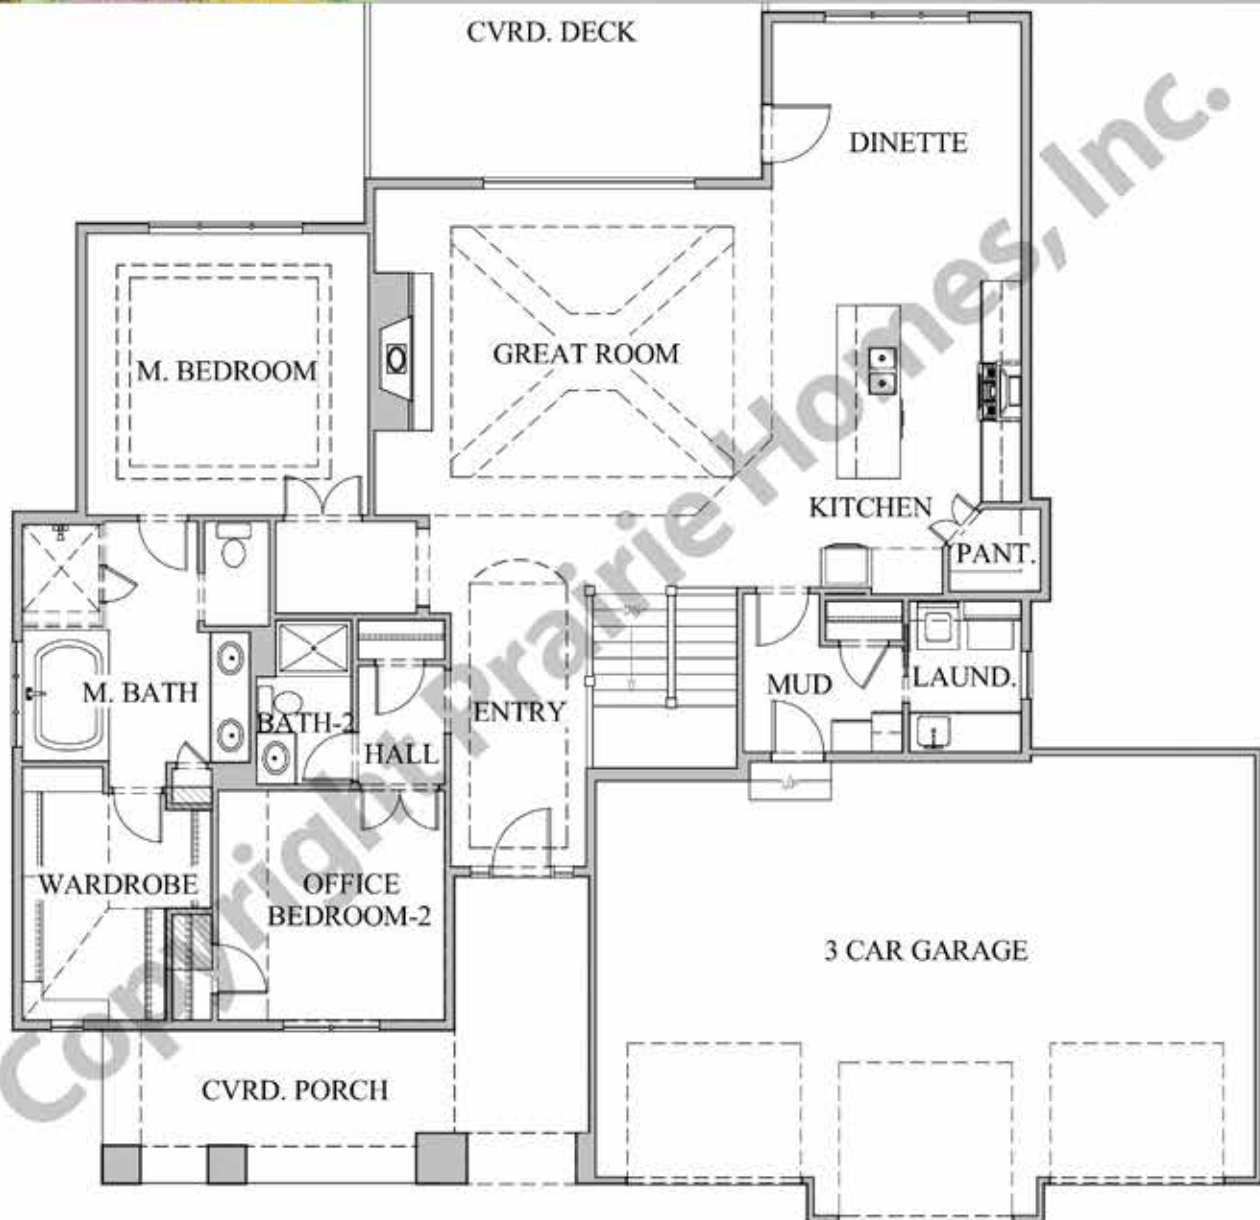

PRAIRIE HOMES INC.

WWW.PRAIRIEHOMESINC.COM

PHONE. (402) 289-0485 FAX. (402) 289-0310

COPYRIGHT 2014

MAIN LEVEL: 2014 SQ. FT.